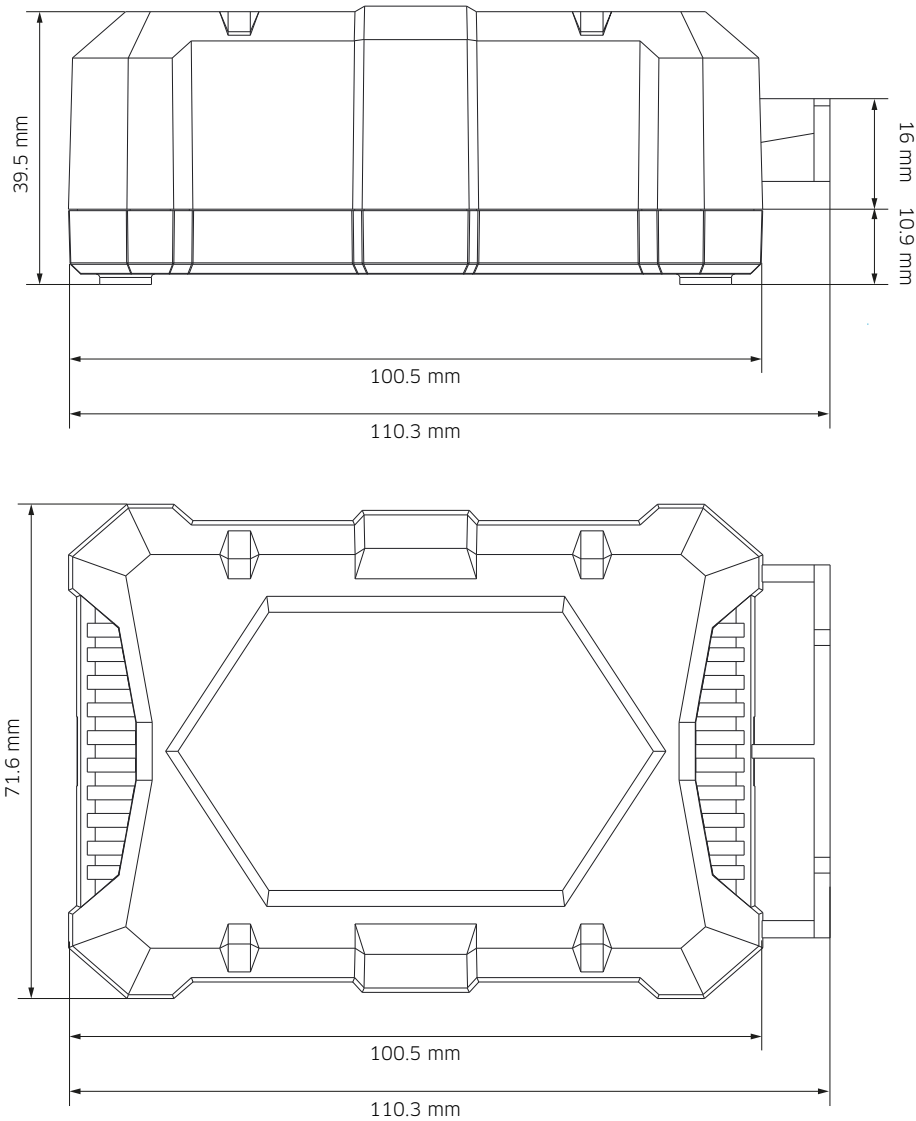

Bemaßungen SH-3.170
Dimensioning SH-3.170**Staudte Hirsch**

Designed in Germany.
Powered by IVT.

**IVT Innovative
Versorgungstechnik GmbH**

Dienhof 14, D-92242 Hirschau
fon + 49 (0) 9622 71991-0
fax + 49 (0) 9622 71991-20
info@ivt-hirschau.de
www.ivt-hirschau.de