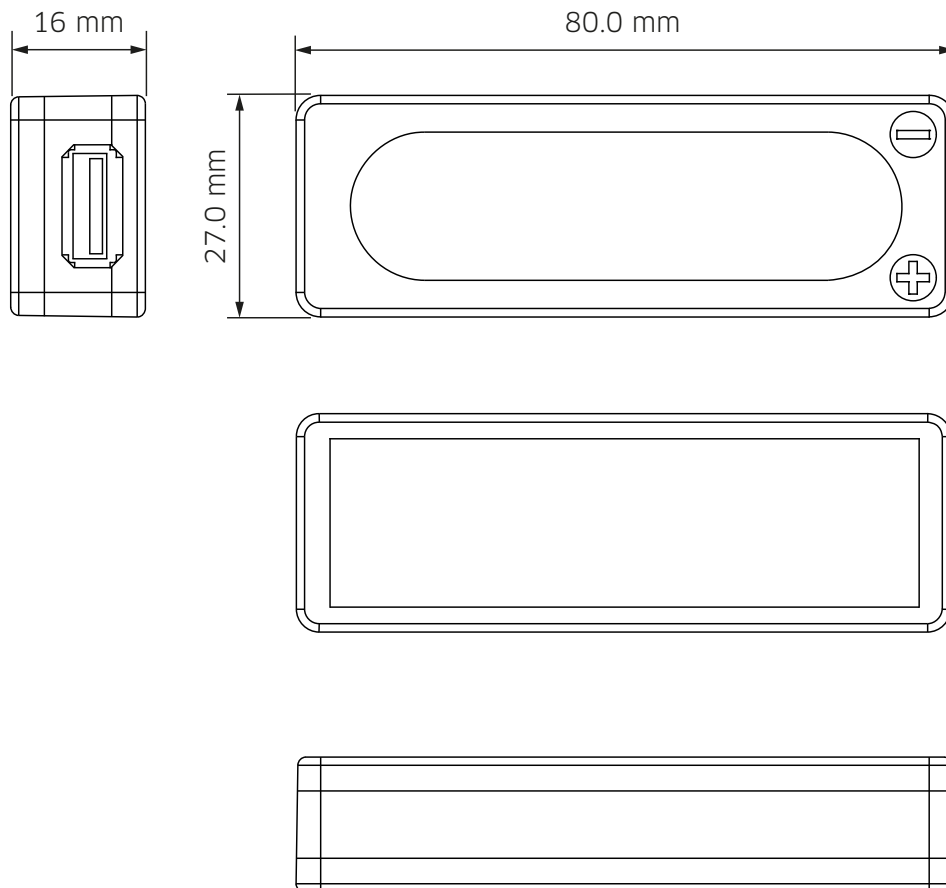

Bemaßungen SH-3.180
Dimensioning SH-3.180**Staudte Hirsch**

Designed in Germany.
Powered by IVT.

**IVT Innovative
Versorgungstechnik GmbH**

Dienhof 14, D-92242 Hirschau
fon + 49 (0) 9622 71991-0
fax + 49 (0) 9622 71991-20
info@ivt-hirschau.de
www.ivt-hirschau.de