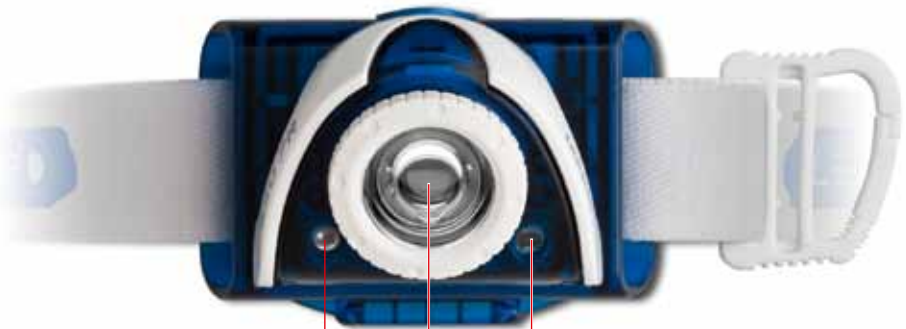

**LED LENSER®  SEO 7R**

**RECHARGEABLE** 

DAZZLE-FREE RED LED LIGHT

HIGH END POWER LED  
(WITH FLASHING FUNCTION)

SENSOR FOR  
AUTOMATIC DIMMING FUNCTION

100 %  
dim memory 100-15 %  
automatic low beam  
signal  
constant current | energy saving mode

LED	High End Power LED
	Red High End LED
Weight	3.70 oz
Luminous flux	220 lm*
Batteries	Lithium ion battery
Energy reservoir	3.2 Wh**
Lighting duration	5 hours*
Lighting range	142 yd*
Technical data	

For users with an environmental awareness, LED LENSER® SEO 7R is the first choice. The top model in the LED LENSER® SEO series is rechargeable, focusable and offers even more than the other models in terms of lighting power.

The automatic dimming function in accordance with reflected light is particularly innovative. If you occasionally look down at a map, you do not need to manually reduce the intensity of the light. A sensor recognizes the reflected light and automatically triggers the dimmer to prevent dazzling. The LED LENSER® SEO 7R has a modern design which unites the best functions of the series and, thanks to the rechargeable battery pack, is also particularly cost-efficient to operate.

Scope of delivery: Battery packs, charger, washable headband, snap-hook, operating instructions

**Item No. 6107-R**

\* ANSI FL1 (white LEDs, 100 % mode)

\*\* Calculated capacity value in Watt hours (Wh). This applies to the battery(ies) contained in the relevant article in the delivered state or, for flashlights with rechargeable battery(ies), when the batteries are in a fully charged state.