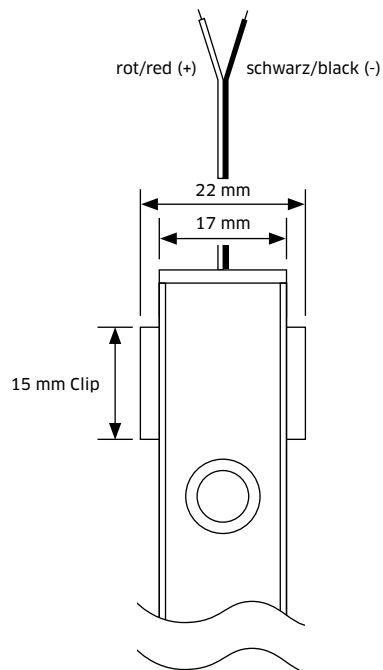

**LED Innenbeleuchtung, Clip-Version**  
LED Interior Light, clip version

**Staudte Hirsch**

designed in Germany.  
Powered by IVT

© IVT 10/2018