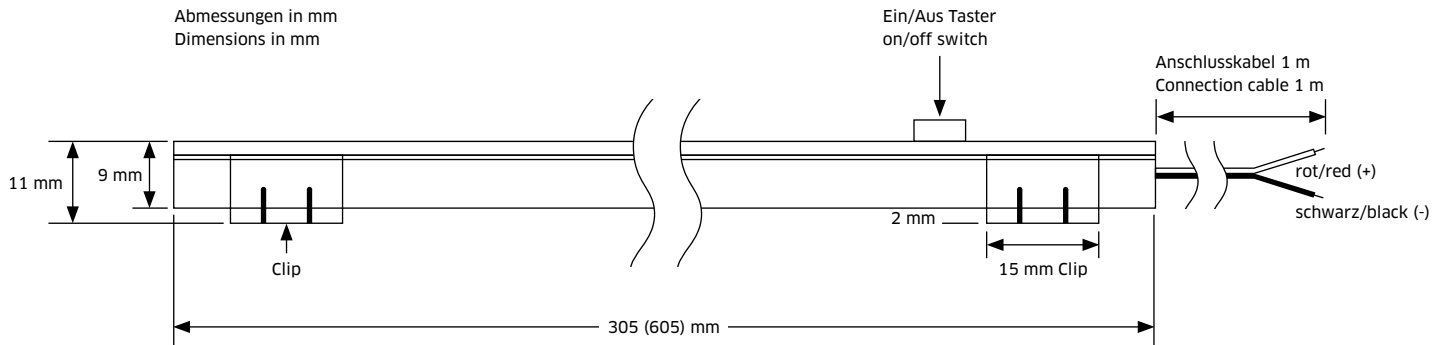

**LED Innenbeleuchtung, Clip-Version**  
LED Interior Light, clip version

**Staudte Hirsch**

designed in Germany.  
Powered by IVT

© IVT 10/2018